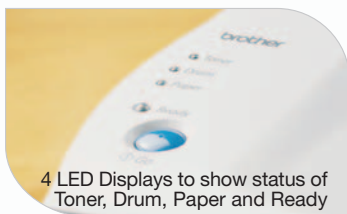

# The ideal printing solution

The most stylish laser printer at your convenience

Stylish and compact design

4 LED Displays to show status of Toner, Drum, Paper and Ready

Separate Toner & Drum Technology