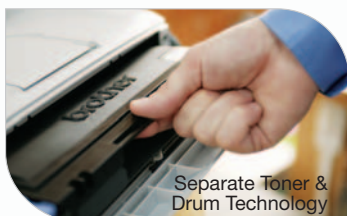

# The ideal printing solution

The most stylish laser printer at your convenience

Stylish and compact design

4 LED Displays to show status of Toner, Drum, Paper and Ready

Separate Toner & Drum Technology