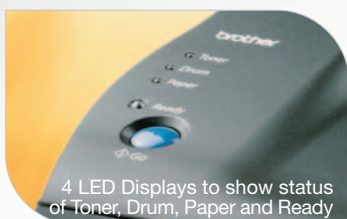

# The ideal printing solution

The most stylish laser printer for your network

4 LED Displays to show status of Toner, Drum, Paper and Ready

Network Ready

Separate Toner & Drum Technology